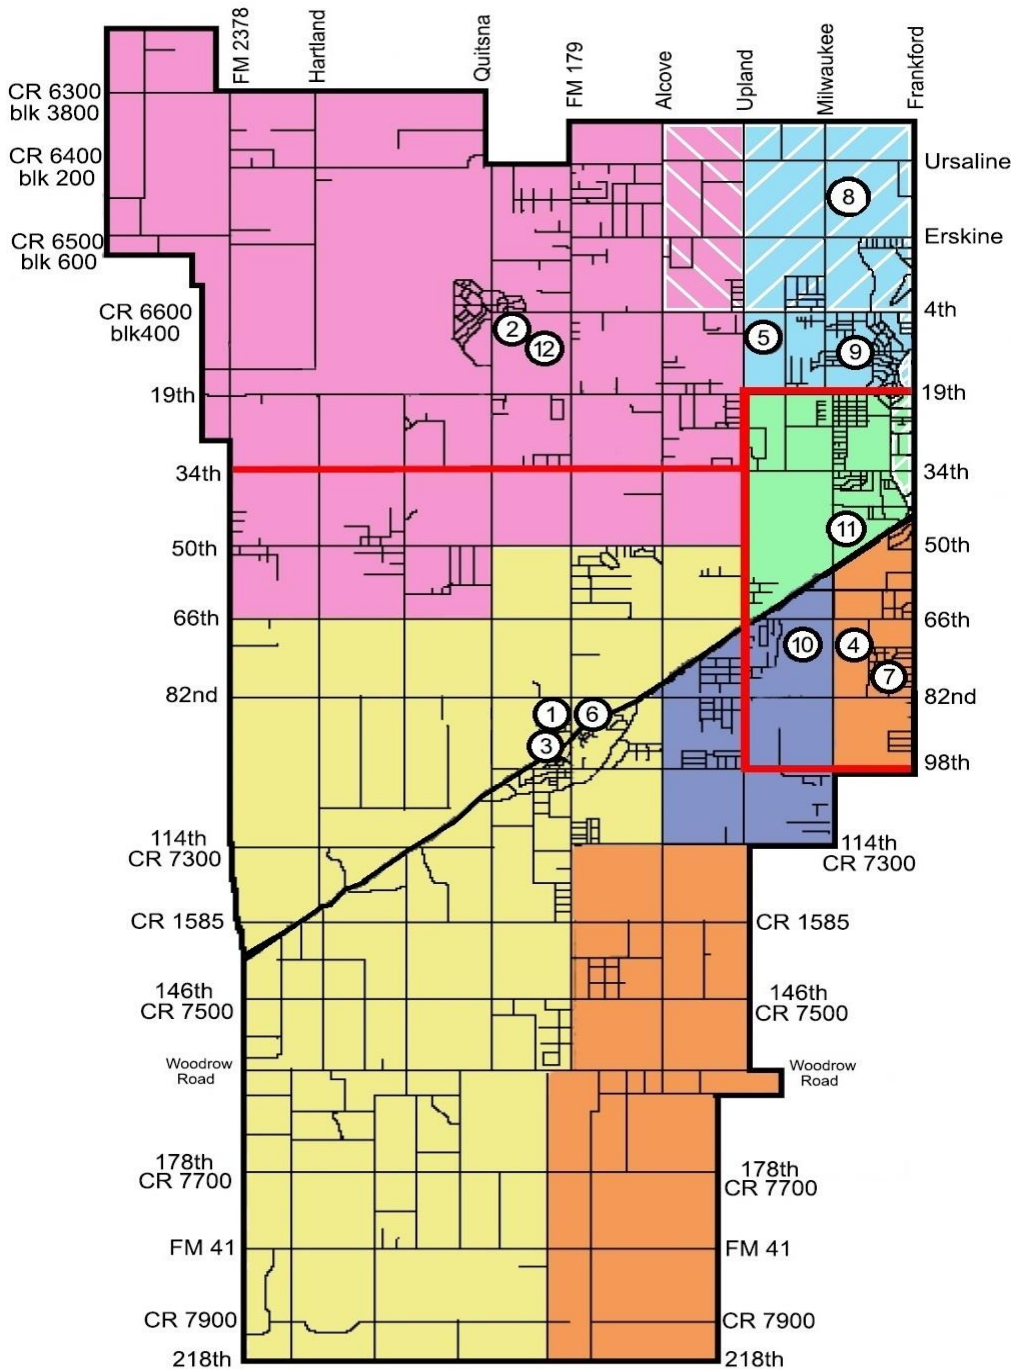

FRENSHIP I.S.D. MAP OF DISTRICT 2014-2015

Casey Administration - 501 7th Street, Wolfforth 79382 (806) 866-9541

Frenship I.S.D. Boundaries 2014-2015

	Bennett		Oak Ridge
	Crestview		Westwind
	North Ridge		Willow Bend

Striped Areas: K - 2 attend Legacy, 3-5 attend campus color

Red Lines - Middle School Boundaries

(1) Frenship High School
 FM 179 & 82nd St. Wolfforth 79382
 (806) 866-4440

(2) Reese Education Center
 9421 4th Street Lubbock 79416
 (806) 885-4910